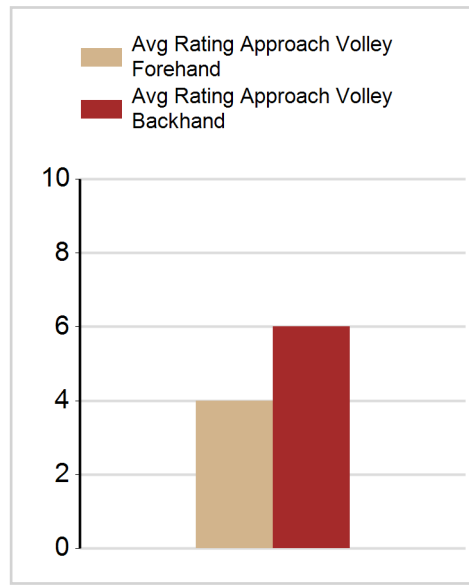

Approach/Volley Forehand: 4
Approach/Volley Backhand: 6