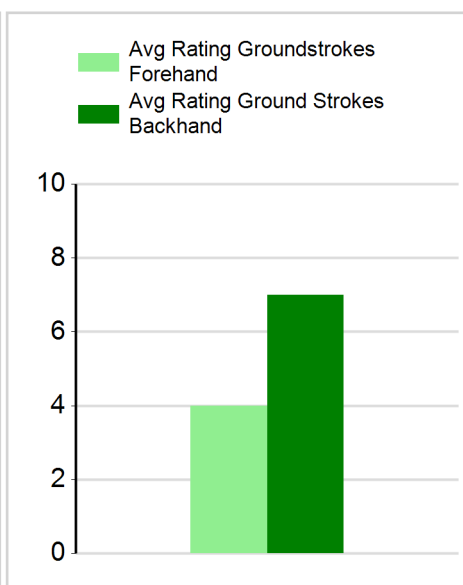

Matches in this Report

This post match report compiles data from these matches:

4/8/2011

Score: 6-3

You (AC)

VS Scott Donner(AB)

Averages of General Match Stats

First Serve: 4
Second Serve: 7
Return Forehand: 6
Return Backhand: 5

General Ratings

First Serve:	4	Second Serve:	7
Serve Return:	6	Server Return Backhand:	5
Groundstrokes:	4	Groundstrokes Backhand:	7
Approach/Volley:	4	Server Return Backhand:	6

Ratings for Specific Shot Patterns