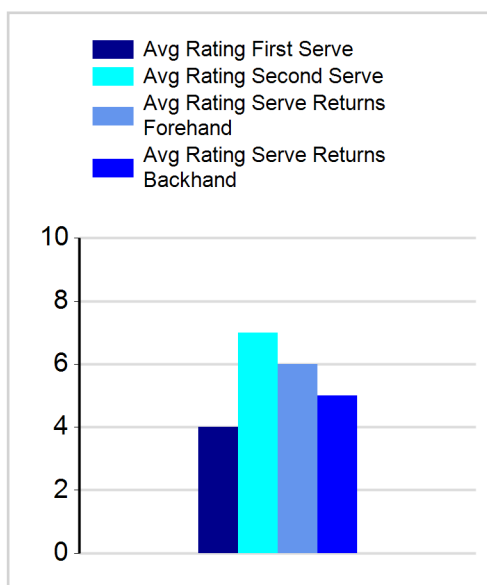

Matches in this Report

This post match report compiles data from these matches:

4/8/2011

Score: 6-3

You (AC)

VS Scott Donner(AB)

Averages of General Match Stats

First Serve: 4
Second Serve: 7
Return Forehand: 6
Return Backhand: 5

General Ratings

First Serve:	4	Second Serve:	7
Serve Return:	6	Server Return Backhand:	5
Groundstrokes:	4	Groundstrokes Backhand:	7
Approach/Volley:	4	Server Return Backhand:	6

Ratings for Specific Shot Patterns